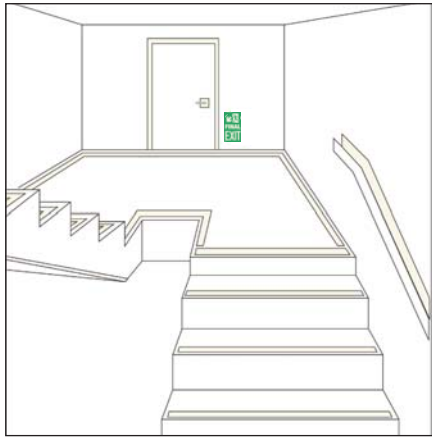

ADDLIGHT™ & EVERGLOW® EXIT Stairwell Markings

Aluminum Signs & Markings - All Meet NYC LL 26 - MEA Labeled