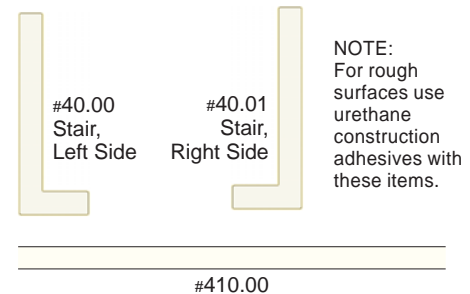

Aluminum MARKINGS