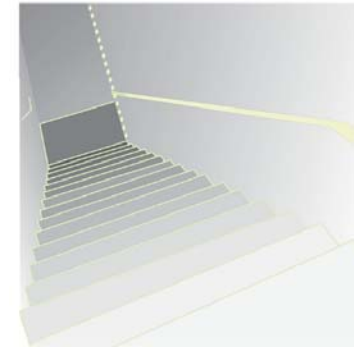

ADDLIGHT™ & EVERGLOW® EXIT Stairwell Markings

Aluminum Signs & Markings - All Meet NYC LL 26 - MEA Labeled

Premium Quality AddLight & EverGlow® Safety Guidance Systems

Exit path visibility in power outages is a must for occupant safety. New York City now mandates photoluminescent markings in stairwells of commercial high-rise office buildings. NYC code details the City's chosen design of a low location marking system for fire stairs.

The main points are:

- Mark all stair treads with front edge marking or side L's
- Mark entire floor perimeter of landings including front edge of landings leading to stairs
- Mark handrails
- Mark perimeter of EXIT path doors
- Add signage for all EXIT doors within the EXIT path
- Signage at change of direction or special direction, i.e., lateral transfers or up from basements or similar direction changes
- Mark obstacles protruding 4" or more into the stair to a height of 80"; low beams, low pipes, change of ceiling height, utility boxes, valves, pipes, etc.

ALL PRODUCTS

Premium STAYPUT™ GLOW TAPE

Works where others won't. Unique construction. Cast paint film technology with adhesive back for shrink free performance. Tough film with soft hand conforms to surfaces. Excellent for marking stairs, pathways, handrails, and fixed or movable hazards. Clean surface and install.